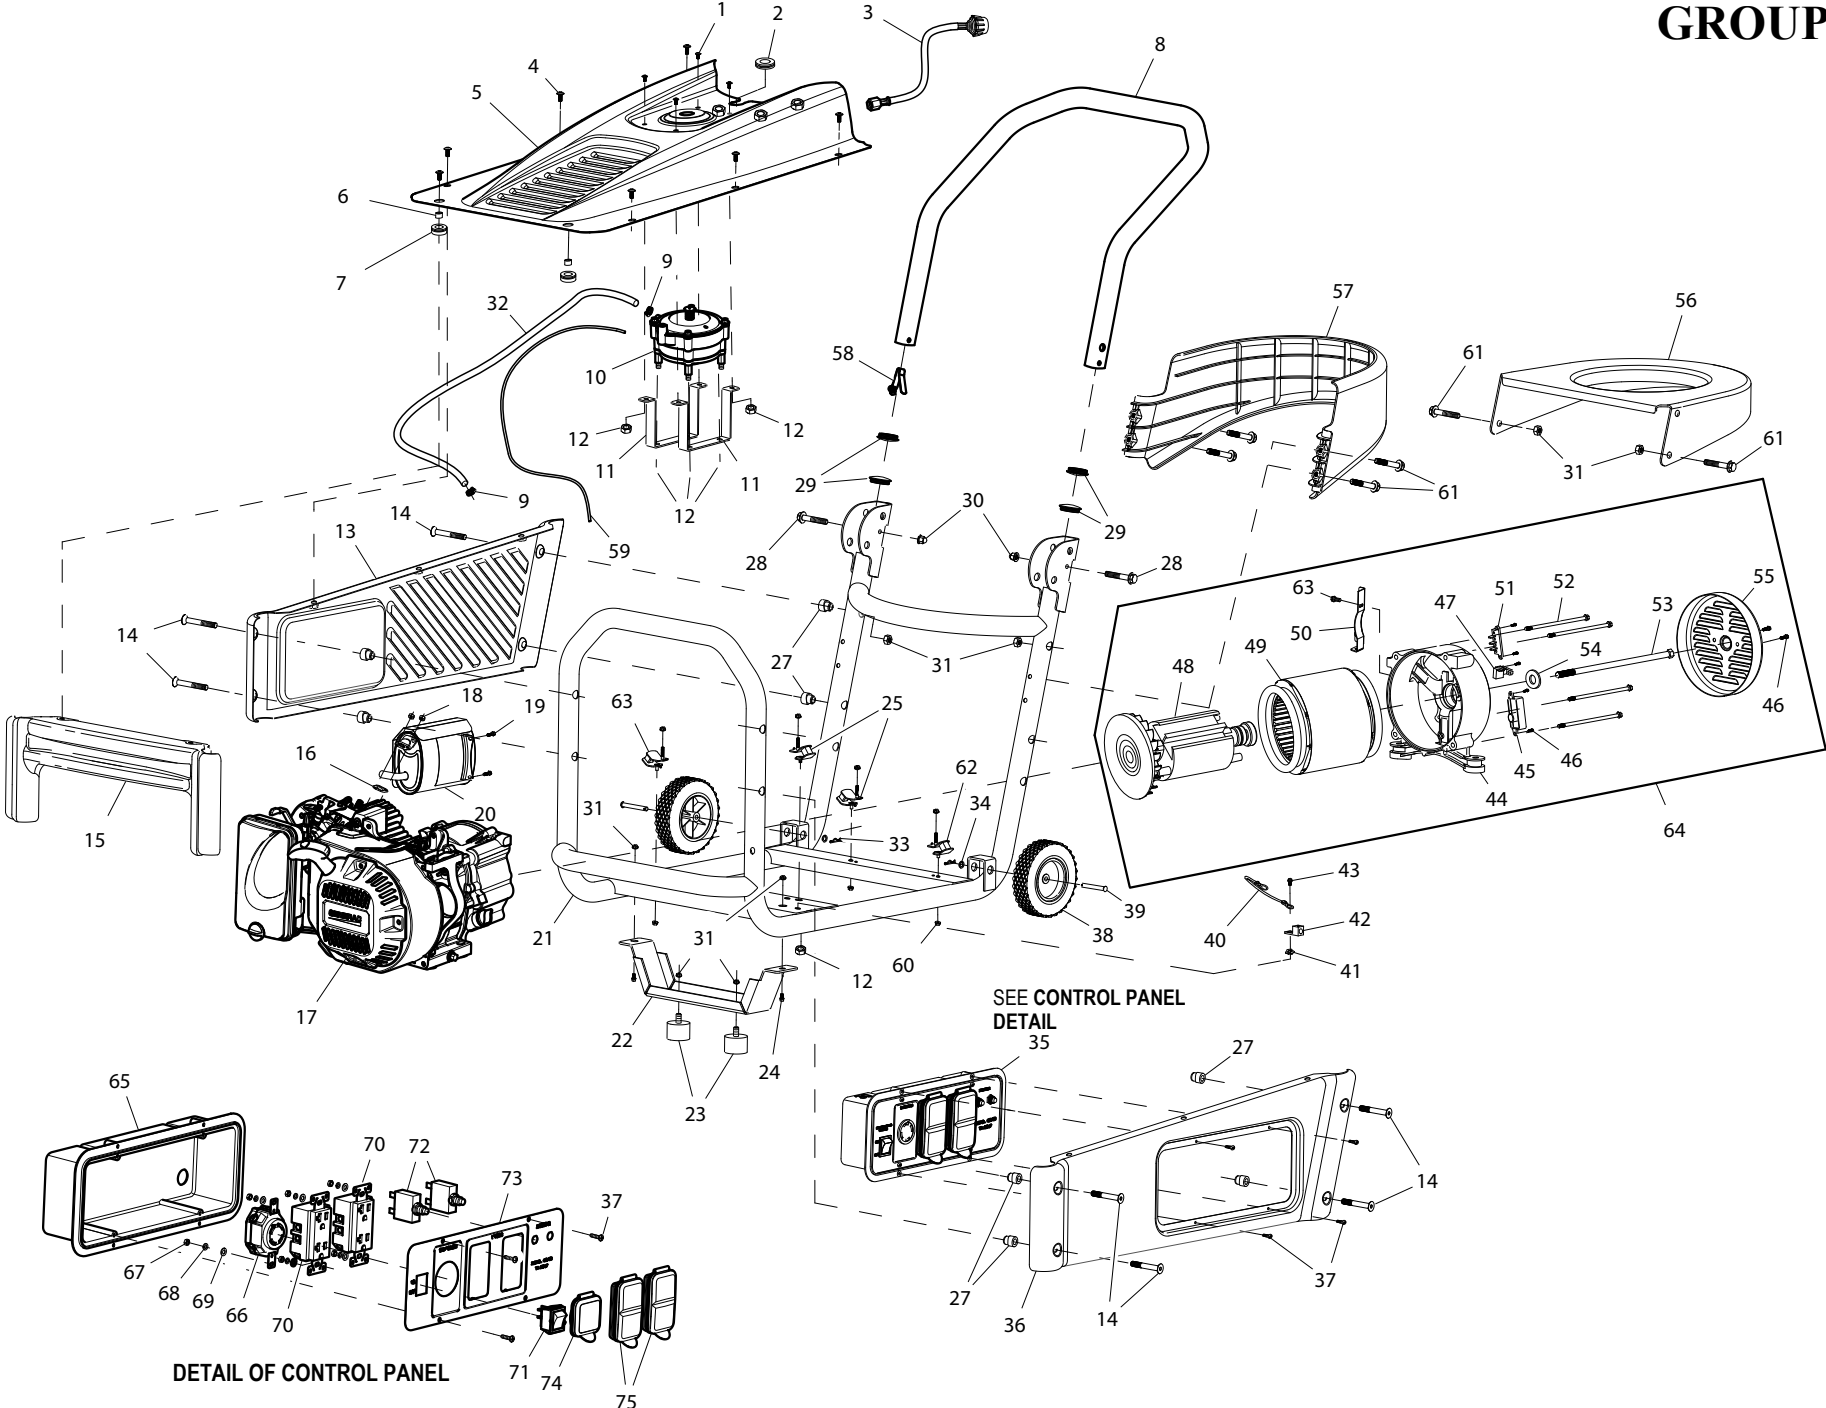

# GROUP EV

SEE CONTROL PANEL  
DETAIL  
35

DETAIL OF CONTROL PANEL

# GROUP EV

ITEM	PART	QTY.	DESCRIPTION
1	090164	4	SCREW PPHM M6-1.0 X 16
2	0F9504	1	GROMMET 5/8"X 1 1/8"X 5/16"
3	0J6056	1	HOSE, FUEL LP TANK
4	0C3181	8	SCREW BHSC M8-1.25 X 20 SS
5	0J4610	1	TOP WRAPPER
6	0J5848	2	ANTICRUSH INSERT
7	0J4606	2	RUBBER MOUNT
8	0J5345	1	HANDLE TUBE
9	048031J	2	CLAMP HOSE BAND .63
10	0J5785	1	REGULATOR HIGH PRESSURE
11	0J5773	2	BRACKET REGULATOR
12	049813	9	NUT HEX M6-1.0 G8 CLEAR ZINC
13	0J4520	1	EXHAUST SIDE WRAPPER
14	0H6059	8	SCREW FHSC M8-1.25 X 60 BZC
15	0J4609	1	FRONT WRAPPER
16	0J5849	1	GASKET EXHAUST MUFFLER
17	0J4787	1	ENGINE LP3250
18	045771	2	NUT HEX M8-1.25 G8 CLEAR ZINC
19	040948	2	SCREW SHC M8-1.25 X 16 C12.9
20	0J5850	1	MUFFLER LP3250
21	0J0107	1	CRADLE ASSY
22	0J5851	1	BRACKET BENT FOOT
23	0J6141	2	RUBBER FOOT M8-1.25
24	0E9470	2	SCREW HHFC M8-1.25 X 16 G8.8
25	0J2085C	2	VIB MNT 45DEG M8X13.5/M8X38 L
26	049813	1	NUT HEX M6-1.0 G8 CLEAR ZINC
27	0J4518	8	SPACER
28	0B1214	2	SCREW HHC M8-1.25 X 45 C10.9
29	0J6078	4	PLUG
30	0H1782	2	CAP NUT M8-1.25 BLACK ZINC
31	067989	14	NUT HEX FL WHIZ M8-1.25
32	0J6058	1	HOSE, FUEL LP REGULATOR
33	0J6097	2	PIN COTTER 2.5DIA X 52.25
34	022304	2	WASHER FLAT 1/2 ZINC
35	0J5113	1	CONTROL PANEL LP3250
36	0J4519	1	CONTROL SIDE WRAPPER
37	0G8382	8	SCREW PPPH #8-16 X .66" BZC
38	0G8651	2	WHEEL, INCH 9.5 DIA, PLASTIC