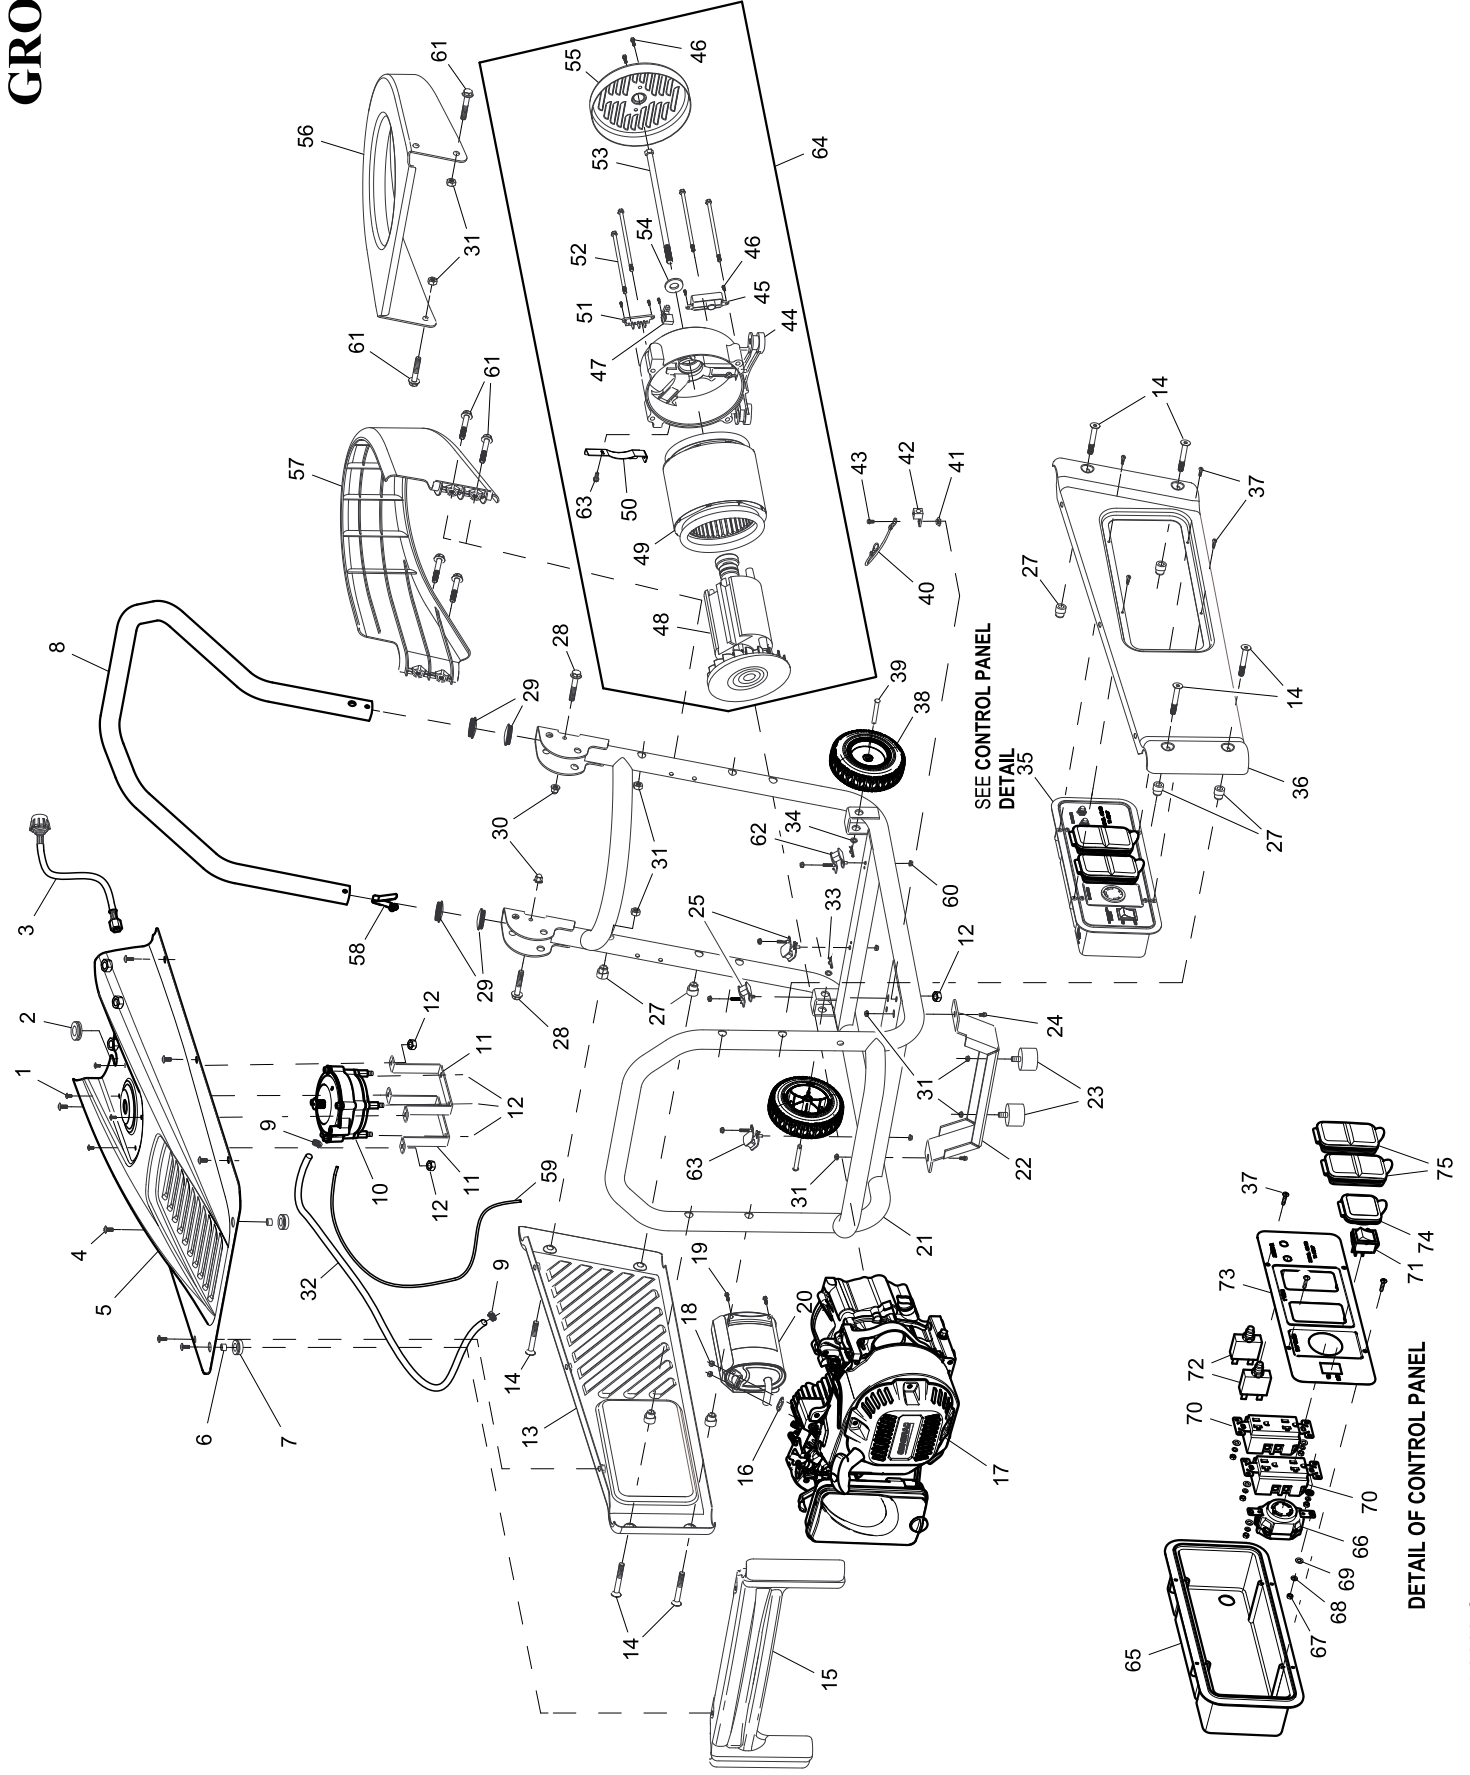

GROUP EV

EXPLODED VIEW : EV LP3250 PORTABLE

DRAWING #: 0J2562

GROUP EV

ITEM	PART#	QTY.	DESCRIPTION
1	090164	4	SCREW PPHM M6-1.0 X 16
2	0F9504	1	GROMMET 5/8"X 1 1/8"X 5/16"
3	0J6056	1	HOSE, FUEL LP TANK
4	0C3181	8	SCREW BHSC M8-1.25 X 20 SS
5	0J4610	1	TOP WRAPPER
6	0J5848	2	ANTICRUSH INSERT
7	0J4606	2	RUBBER MOUNT
8	0J5345	1	HANDLE TUBE
9	048031J	2	CLAMP HOSE BAND .63
10	0J5785	1	REGULATOR HIGH PRESSURE
11	0J5773	2	BRACKET REGULATOR
12	049813	9	NUT HEX M6-1.0 G8 CLEAR ZINC
13	0J4520	1	EXHAUST SIDE WRAPPER
14	0H6059	8	SCREW FHSC M8-1.25 X 60 BZC
15	0J4609	1	FRONT WRAPPER
16	0J5849	1	GASKET EXHAUST MUFFLER
17	0J4787	1	ENGINE LP3250
18	045771	2	NUT HEX M8-1.25 G8 CLEAR ZINC
19	040948	2	SCREW SHC M8-1.25 X 16 C12.9
20	0J5850	1	MUFFLER LP3250
21	0J0107	1	CRADLE ASSY
22	0J5851	1	BRACKET BENT FOOT
23	0J6141	2	RUBBER FOOT M8-1.25
24	0E9470	2	SCREW HHFC M8-1.25 X 16 G8.8
25	0J2085C	2	VIB MNT 45DEG M8X13.5/M8X38 L
26	049813	1	NUT HEX M6-1.0 G8 CLEAR ZINC
27	0J4518	8	SPACER
28	0B1214	2	SCREW HHC M8-1.25 X 45 C10.9
29	0J6078	4	PLUG
30	0H1782	2	CAP NUT M8-1.25 BLACK ZINC
31	067989	14	NUT HEX FL WHIZ M8-1.25
32	0J6058	1	HOSE, FUEL LP REGULATOR
33	0J6097	2	PIN COTTER 2.5DIA X 52.25
34	022304	2	WASHER FLAT 1/2 ZINC
35	0J5113	1	CONTROL PANEL LP3250
36	0J4519	1	CONTROL SIDE WRAPPER
37	0G8382	8	SCREW PPPH #8-16 X .66" BZC
38	0K6011	2	WHEEL 9.5" DIA, PLASTIC
39	0H0204	2	AXLE PIN, 1/2"X 4", 3/4" HEAD
40	0J6034	1	GROUND WIRE LP3250
41	0A1658	1	WASHER LOCK SPECIAL 1/4"
42	0J4534	1	LUG, SOLDERLESS #2-#8
43	042568	1	SCREW HHC M6-1.0 X 20 C8.8
44	0J6077	1	REAR BEARING CARRIER 3250
45	0J6076	1	AVR 3250W
46	052749	7	SCREW PHM M5-0.8 X 12MM
47	0J6075	1	BRUSH
48	0J6074	1	ROTOR 3250WZNC
49	0J6073	1	STATOR 3.8W
50	0J6033	1	BRACKET MUFFLER
51	0J6072	1	TERMINAL
52	0J6071	4	SCREW HHC M6-1.0 X 153
53	0J5763	1	SCREW HHC M8 X 1 X 215
54	0J5762	1	WASHER FLAT 8.5ID X 3
55	0J5821	1	ALTERNATOR INLET COVER
56	0J6148	1	TANK SUPPORT LP3250
57	0J0118	1	WRAPPER, TANK
58	0J5347	1	DETENT
59	0J6057	1	HOSE, VENT
60	0D3998	9	NUT HEX M8-1.0 G8 YEL CHR
61	073144	6	SCREW HHFC M8-1.25 X 45 G8.8
62	0J2085D	2	VIB MNT 45DEG M8X13.5/M8X38 R
63	076340	1	SCREW HHFC M6-1.0 X 16 G8.8
64	0J6032	1	ALTERNATOR, 3250W
65	0G9756A	1	RECPTACLE PANEL STORM-GEN ES